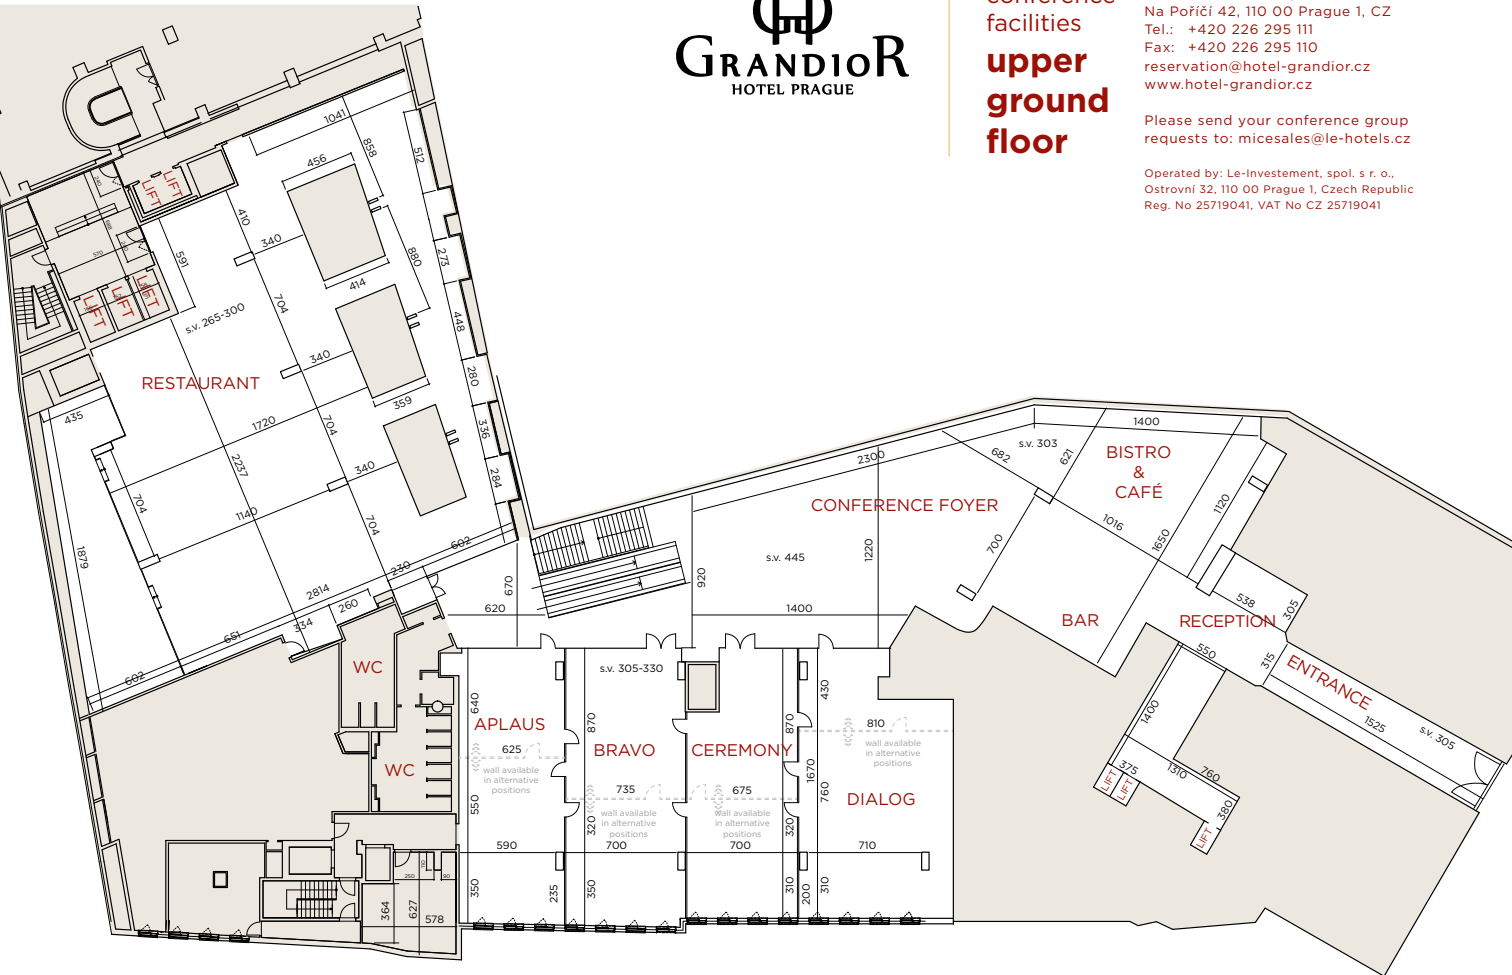

conference
facilities
**upper
ground
floor**

Grandior Hotel Prague
Na Poříčí 42, 110 00 Prague 1, CZ
Tel.: +420 226 295 111
Fax: +420 226 295 110
reservation@hotel-grandior.cz
www.hotel-grandior.cz

Please send your conference group requests to: micesales@le-hotels.cz